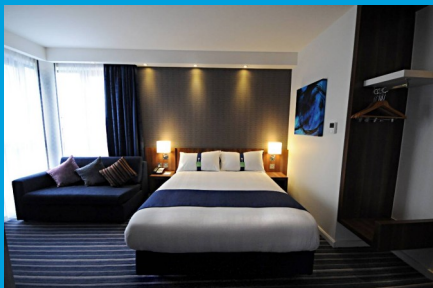

Special Accommodation rates at

Holiday Inn Express Sheffield

161 modern spacious en-suite bedrooms with air conditioning

10 minute walk from train station and into city centre

Ample parking spaces on hotel grounds– included in rate

Free 24 hour gym & sauna located at adjacent sister hotel– Holiday Inn Sheffield

Quote

"Sheffield Hatters"

£60.00

Bed & Express Start breakfast,
parking & Free basic Wi-Fi

Holiday Inn Express Sheffield City Centre, Blonk Street, Sheffield S1 2AB